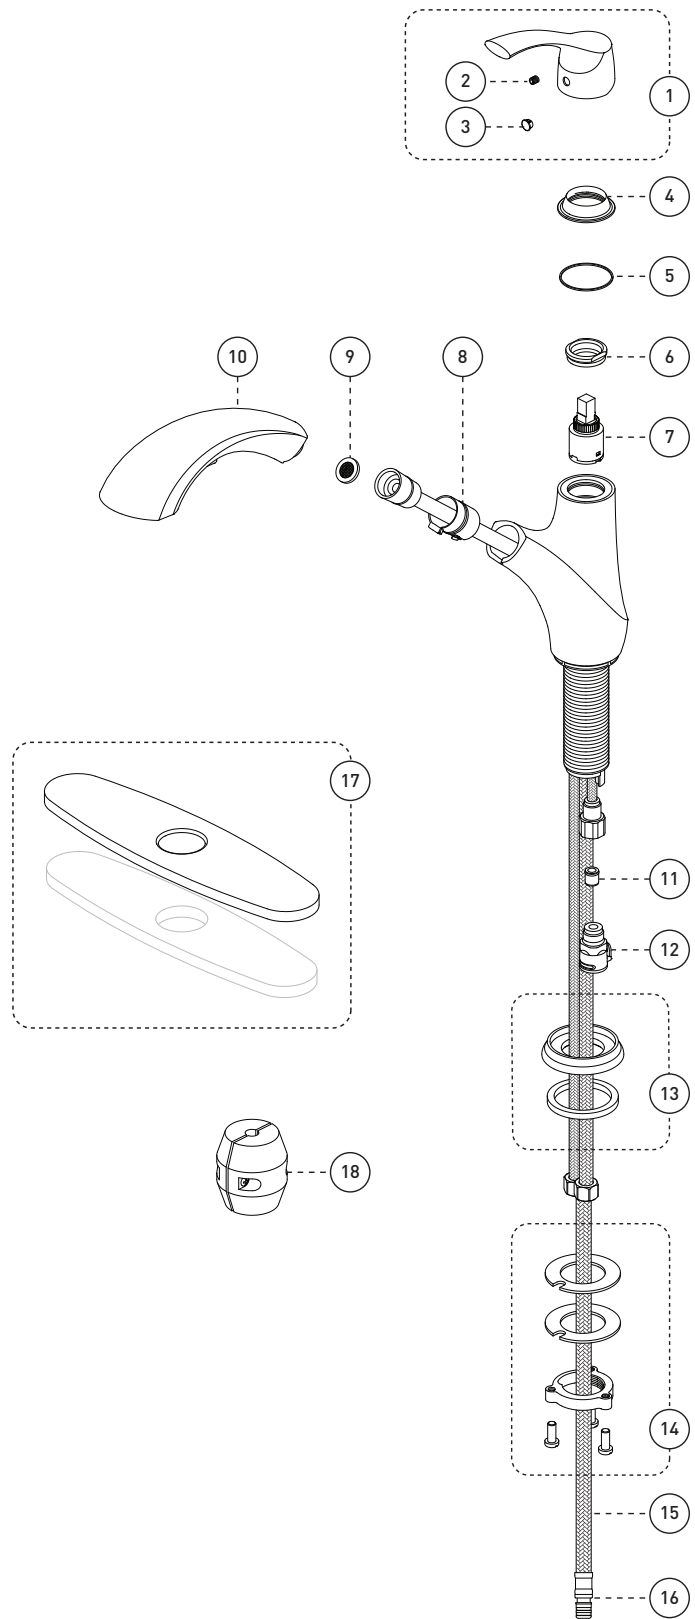

## Kitchen Sink Faucet – Robinet pour évier

**Faucet with Pull-Out Spout**
**Features**

- Single or 3-hole installation
- KliK Connection
- Cover plate for 8" c/c pre-drilled kitchen sink included
- Swivel pull-out spout with push-button diverter (stream and spray jets) and 60" braided nylon flexible hose
- Maximum flow of 6.8 L/min (1.8 gpm) at 60 psi (**ecologia**)
- Metal exterior shell
- Hybrid waterways
- 3/8" (9/16-24 UNEF) connections with flexible nylon braided connectors

No	Description		Part Pièce
1	Handle kit	Ensemble de poignée	FCKTS2104
2	Allen Screw	Vis Allen	923001
3	Index	Index	FCSDL4027
4	Trim Cap	Garniture d'écrou	FCDEC7068
5	Washer (39mm X 37mm X 1mm)	Rondelle (39mm X 37mm X 1mm)	FCWAB1003
6	Retainer nut	Écrou de retenue	FCNUTC011
7	Ceramic cartridge (25 mm)	Cartouche céramique (25 mm)	FC9M8
8	Plastic Guide	Guide en plastique	FCDEC7069
9	Washer with built in screen	Rondelle avec filtre	FCWAM1003
10	Hand spray	Douchette	FCSPS4005
11	Check valve	Soupape anti-retour	96077X
12	Klik connect adapter	Adaptateur pour connecteur Klik	FCOTH9033
13	Base flange kit	Ensemble de bride du robinet	FCKTS3039
14	Anchor Kit	Ensemble d'ancrage	FC94075-5K
15	Nylon flexible hose	Tuyau flexible en nylon	FCHOS1020
16	O-rings for Klik connect (pkg of 2)	Joints toriques pour connecteur Klik (pqt de 2)	FCORA1028
17	Deck plate kit	Ensemble de plaques	FCKTS3038
18	Weight	Poids	FCOTH9011